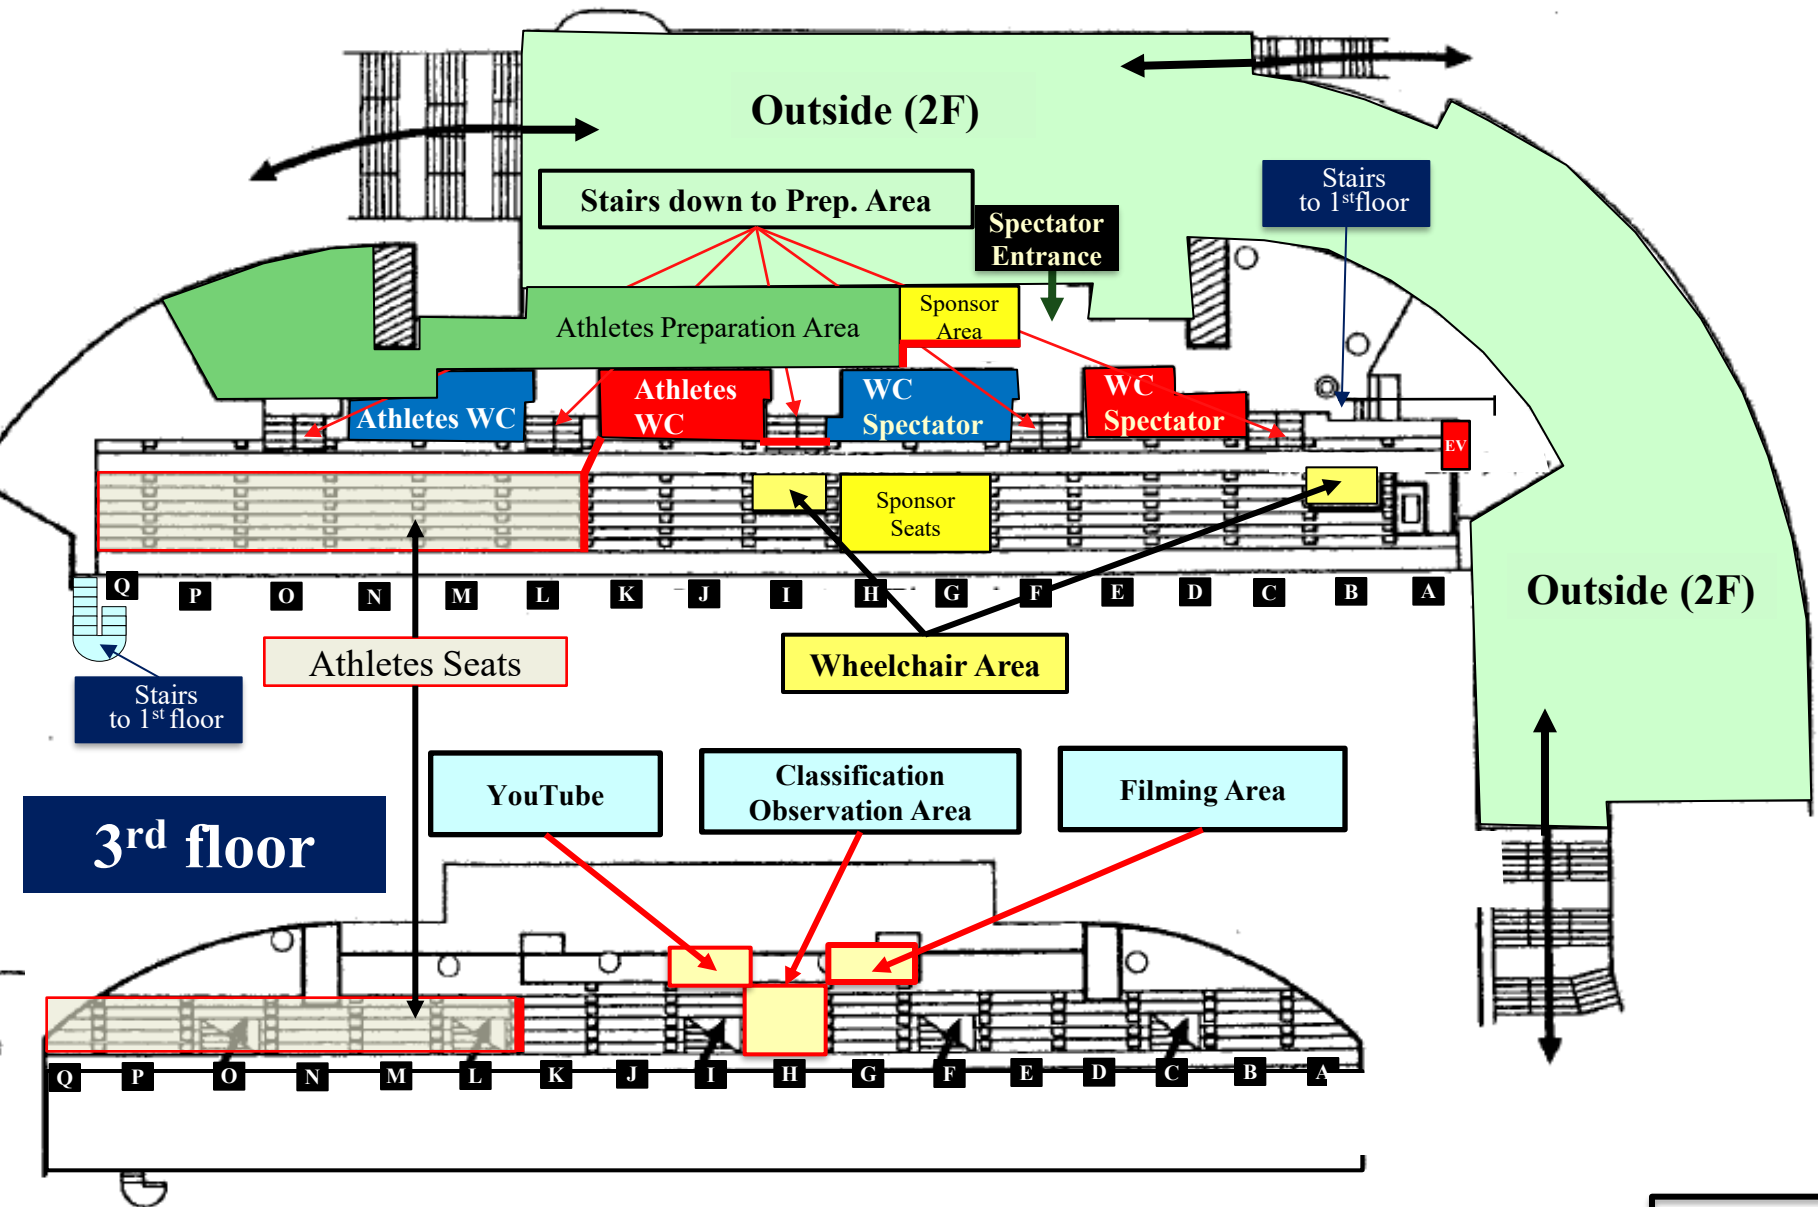

Map Airport to Shizuoka

2026.2.12

Narita I. A. 120-150min
Haneda I. A. 90-120min
Chubu I. A. 90-110min

Shizuoka Swimming Pool (50m/25m) & Parking

2026.2.11

Swimming Pool 25m

Swimming Pool 50m

Parking

Shizuoka Prefecture Swimming Pools 2nd floor (draft)

2026.2.11

2025.12.14

Shizuoka City Swimming Pools (25m) 1st floor

2026.2.11