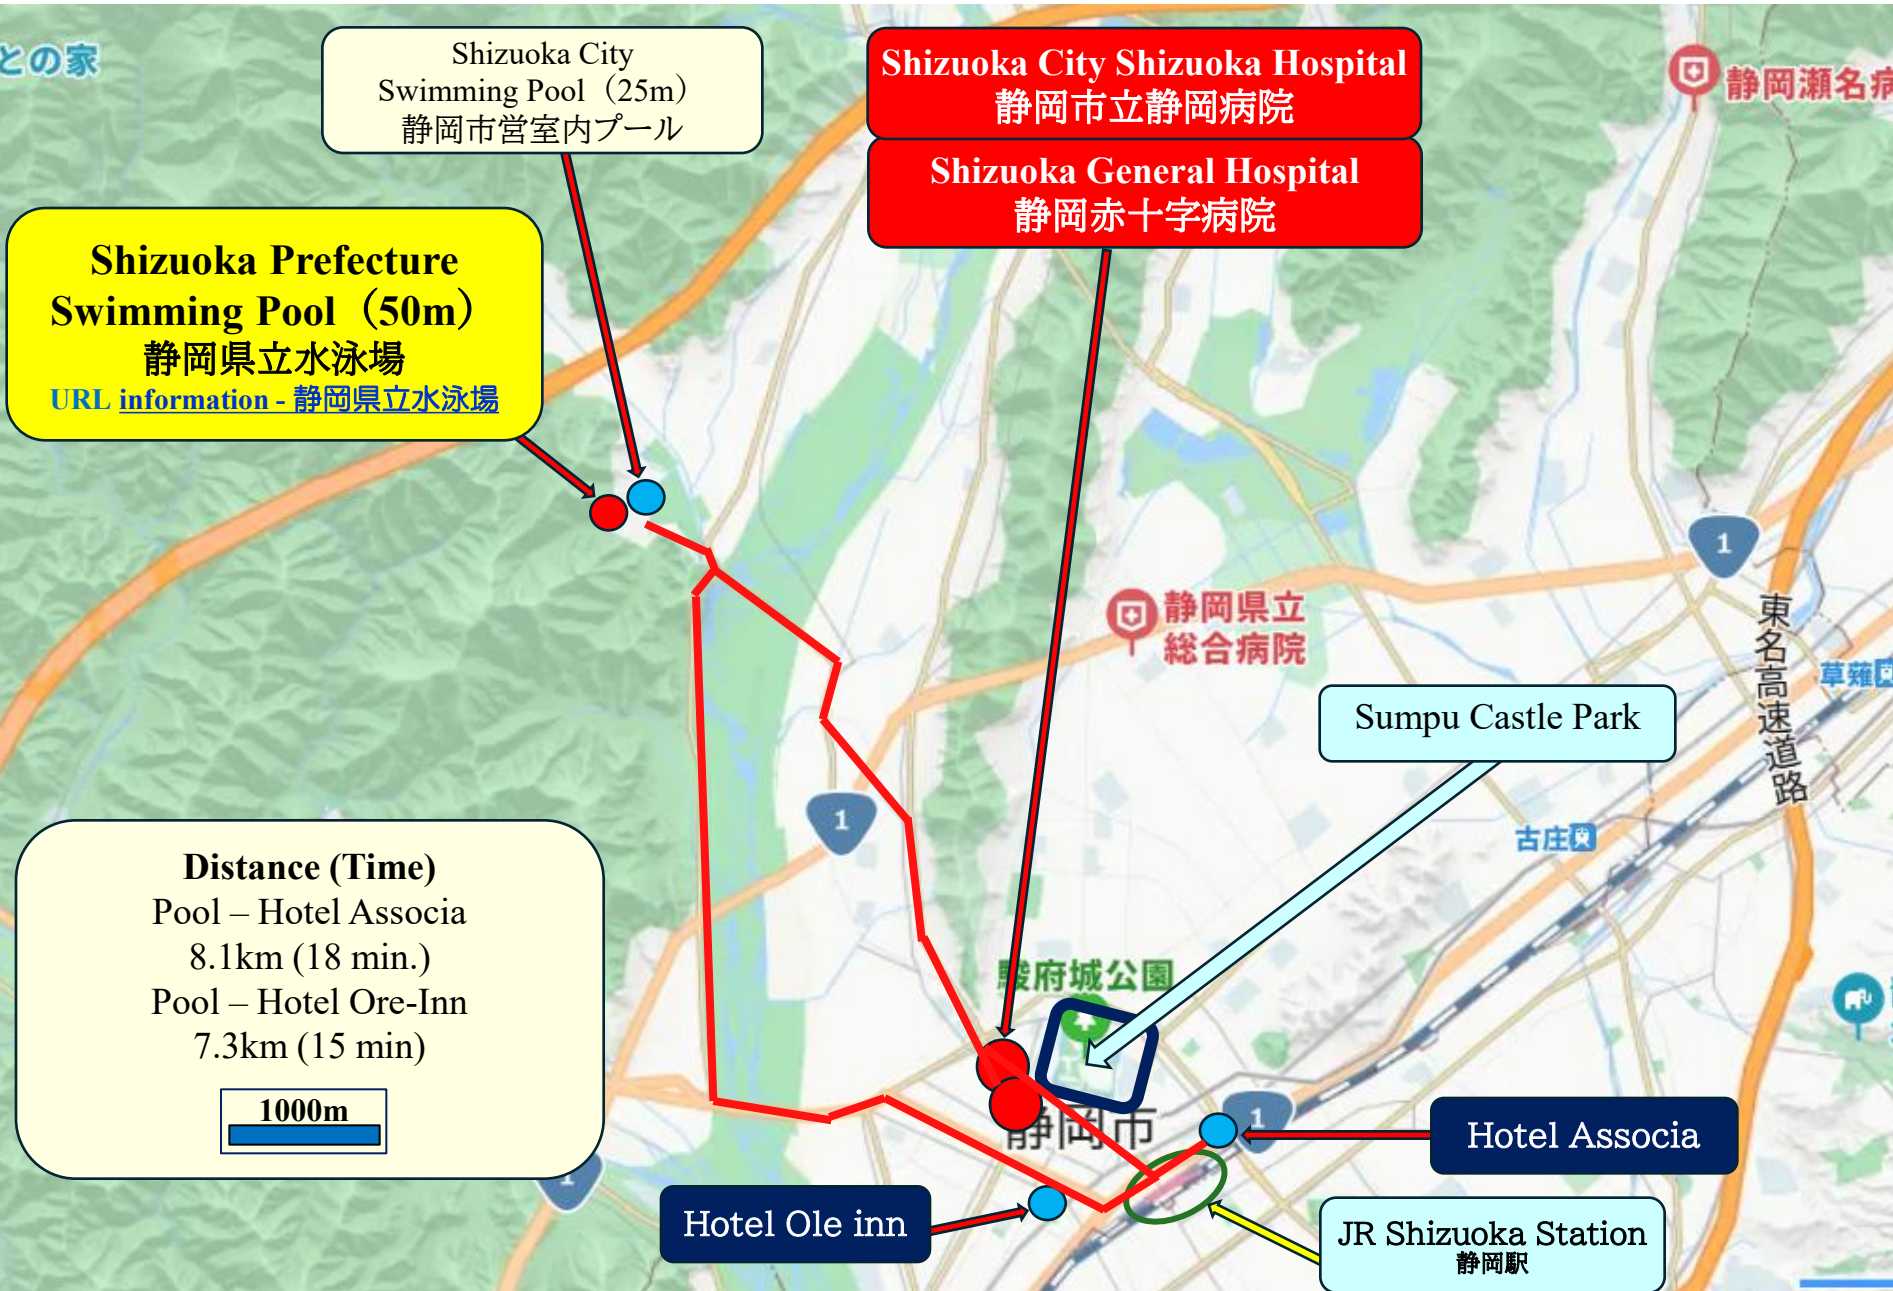

Map Airport to Shizuoka

2026.2.12

Narita I. A. 120-150min
Haneda I. A. 90-120min
Chubu I. A. 90-110min

Shizuoka Swimming Pool (50m/25m) & Parking

2026.2.11

Swimming Pool 25m

Swimming Pool 50m

Parking

Shizuoka Prefecture Swimming Pools 2nd floor (draft)

2026.2.11

2025.12.14

Shizuoka City Swimming Pools (25m) 1st floor

2026.2.11