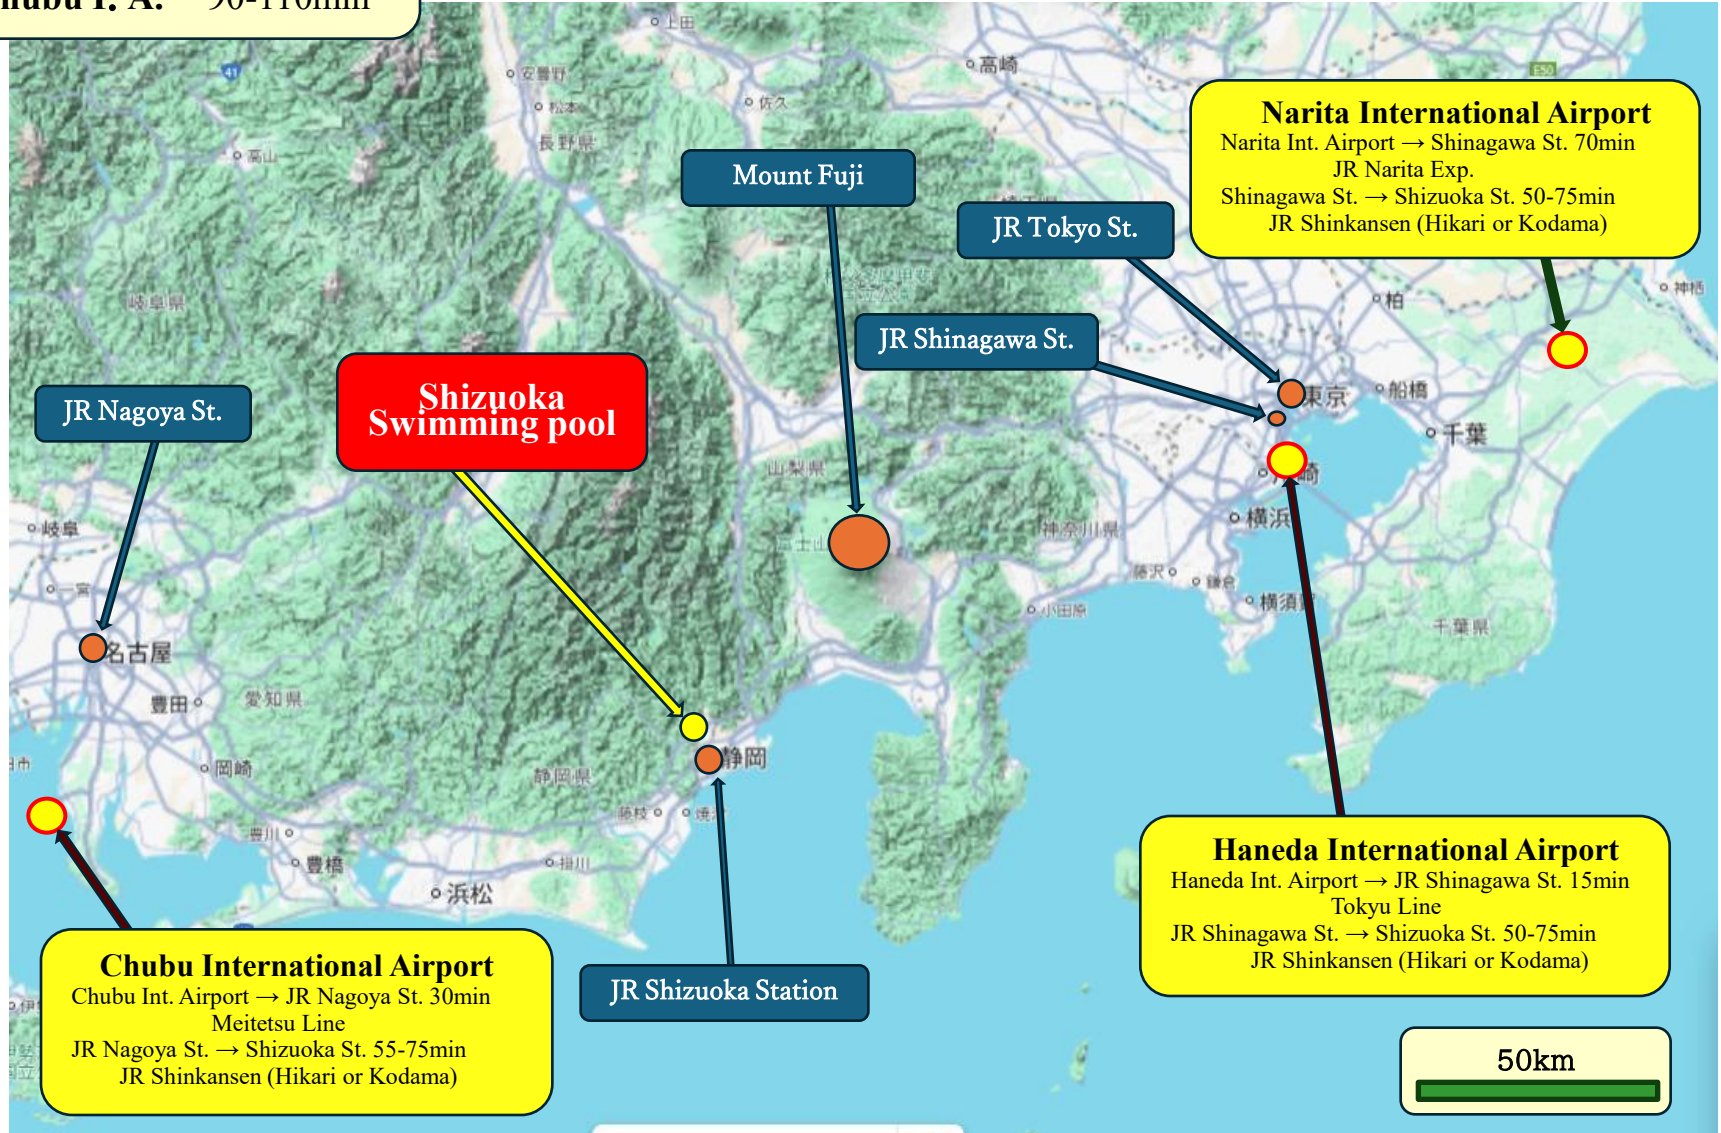

Map Airport to Shizuoka

2026.2.12

Narita I. A. 120-150min
Haneda I. A. 90-120min
Chubu I. A. 90-110min

Shizuoka Swimming Pool (50m/25m) & Parking

2026.2.11

Swimming Pool 25m

Swimming Pool 50m

Parking

Shizuoka Prefecture Swimming Pools 2nd floor (draft)

2026.2.11

2025.12.14

Shizuoka City Swimming Pools (25m) 1st floor

2026.2.11