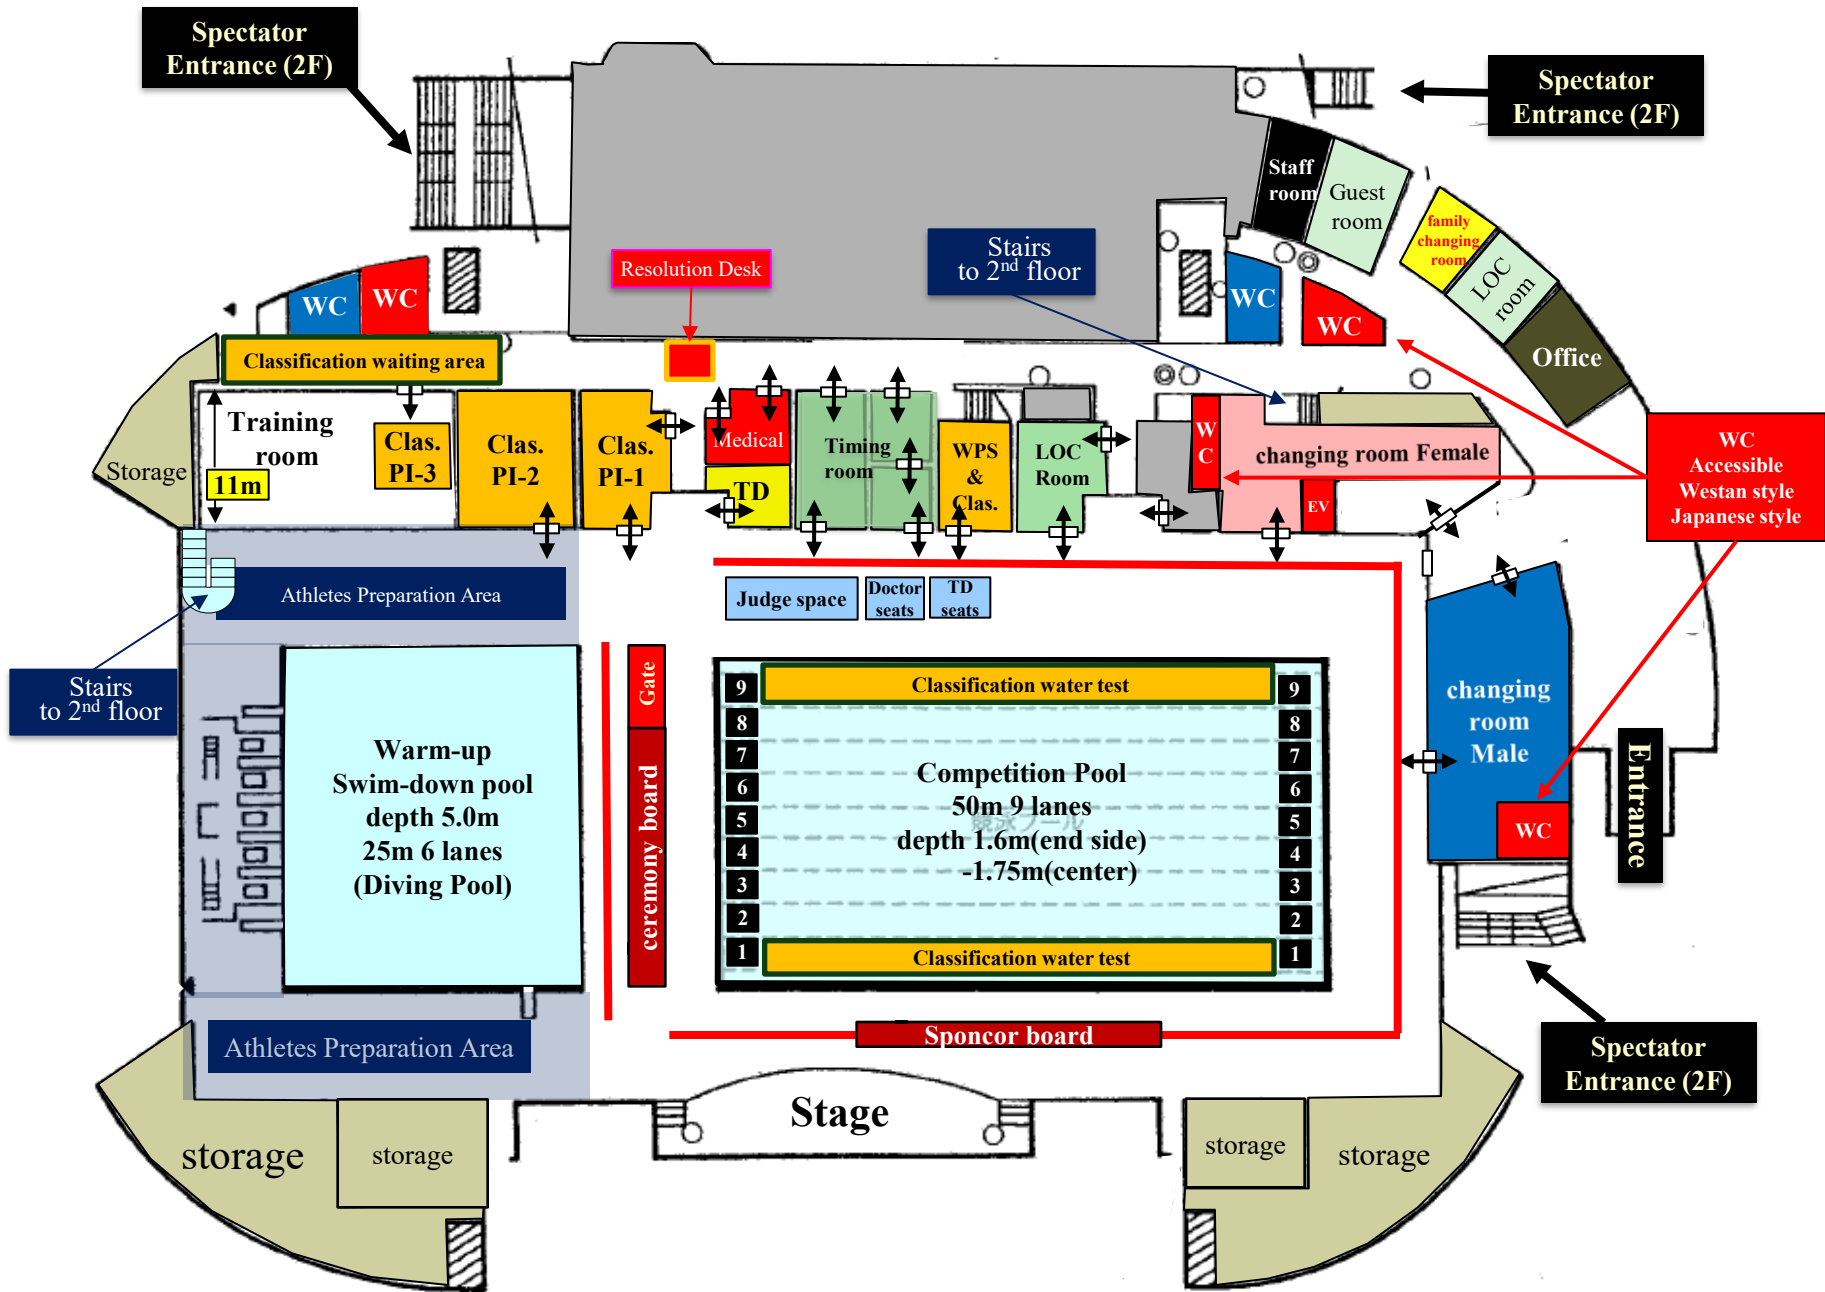

Map Airport to Shizuoka

2026.2.12

Narita I. A. 120-150min
Haneda I. A. 90-120min
Chubu I. A. 90-110min

Shizuoka Swimming Pool (50m/25m) & Parking

2026.2.11

Swimming Pool 25m

Swimming Pool 50m

Parking

Shizuoka Prefecture Swimming Pools 2nd floor (draft)

2026.2.11

2025.12.14

Shizuoka City Swimming Pools (25m) 1st floor

2026.2.11